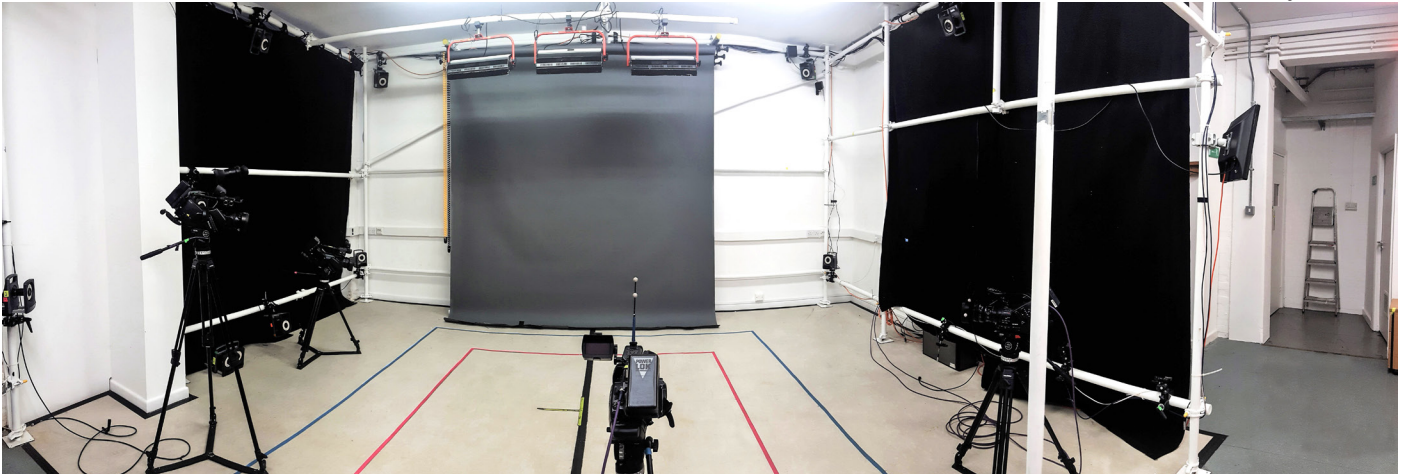

# STUDIO .1

Studio .1 is a smaller performance space than the main stage and offers a number of different opportunities.

## POTENTIAL USES

- Photographic space
- Small motion capture area
- Rehearsal space
- ROM calibration
- Live broadcast
- Live webcast
- Live MOCAP
- Live Satellite Link
- Live Character Generation
- Interviews (2 CAM)
- Pieces To Camera
- VFX Green Screen
- Broadcast Green Screen
- VR Space
- AR Space
- Live VR space (Broadcast)
- Live AR space (Broadcast)
- Vlog recordings
- Vlog live
- FB live
- Youtube live

## KEY FEATURES

Usable size: 4.5m x 5m  
Height: 2.8m

Useable MOCAP Volume: 2m x 2m  
Height: 2.2m

## EQUIPMENT

- Black Magic Live Video Switcher - 5 input
- Unreal Engine
- 16 VICON Motion capture cameras
- VICON Blade / Shogun MOCAP
- Fast network connections
- Client area
- Small gallery area
- Changeable studio backgrounds  
White / Grey / Black / Green / Blue
- Oculus Rift
- HTC Vive
- AJA Live encoding/recording to  
H.264 / MP4 / MPEG
- Broadcast satellite uplink (on request)
- SONY 2K Broadcast Cameras
- Audio recording / encoding
- 16 Channel mixing desk
- 6 Bowens Gemini Heads
- 3 Fluorescent studio lights
- Lighting stands
- MOCAP Facial capture HMCs
- Avid Media Composer