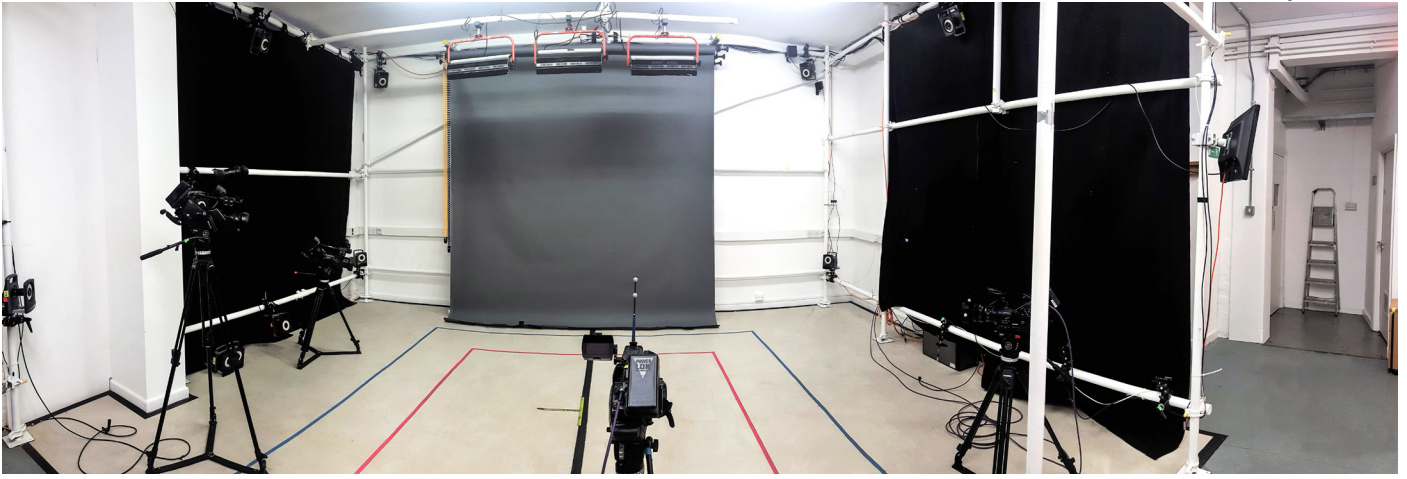

# STUDIO .1

Studio .1 is a smaller performance space than the main stage and offers a number of different opportunities.

## POTENTIAL USES

- Photographic space
- Small motion capture area
- Rehearsal space
- ROM calibration
- Live broadcast
- Live webcast
- Live MOCAP
- Live Satellite Link
- Live Character Generation
- Interviews (2 CAM)
- Pieces To Camera
- VFX Green Screen
- Broadcast Green Screen
- VR Space
- AR Space
- Live VR space (Broadcast)
- Live AR space (Broadcast)
- Vlog recordings
- Vlog live
- FB live
- Youtube live

## KEY FEATURES

Usable size: 4.5m x 5m  
Height: 2.8m

Useable MOCAP Volume: 2m x 2m  
Height: 2.2m

## EQUIPMENT

- Black Magic Live Video Switcher - 5 input
- Unreal Engine
- 16 VICON Motion capture cameras
- VICON Blade / Shogun MOCAP
- Fast network connections
- Client area
- Small gallery area
- Changeable studio backgrounds  
White / Grey / Black / Green / Blue
- Oculus Rift
- HTC Vive
- AJA Live encoding/recording to  
H.264 / MP4 / MPEG
- Broadcast satellite uplink (on request)
- SONY 2K Broadcast Cameras
- Audio recording / encoding
- 16 Channel mixing desk
- 6 Bowens Gemini Heads
- 3 Fluorescent studio lights
- Lighting stands
- MOCAP Facial capture HMCs
- Avid Media Composer